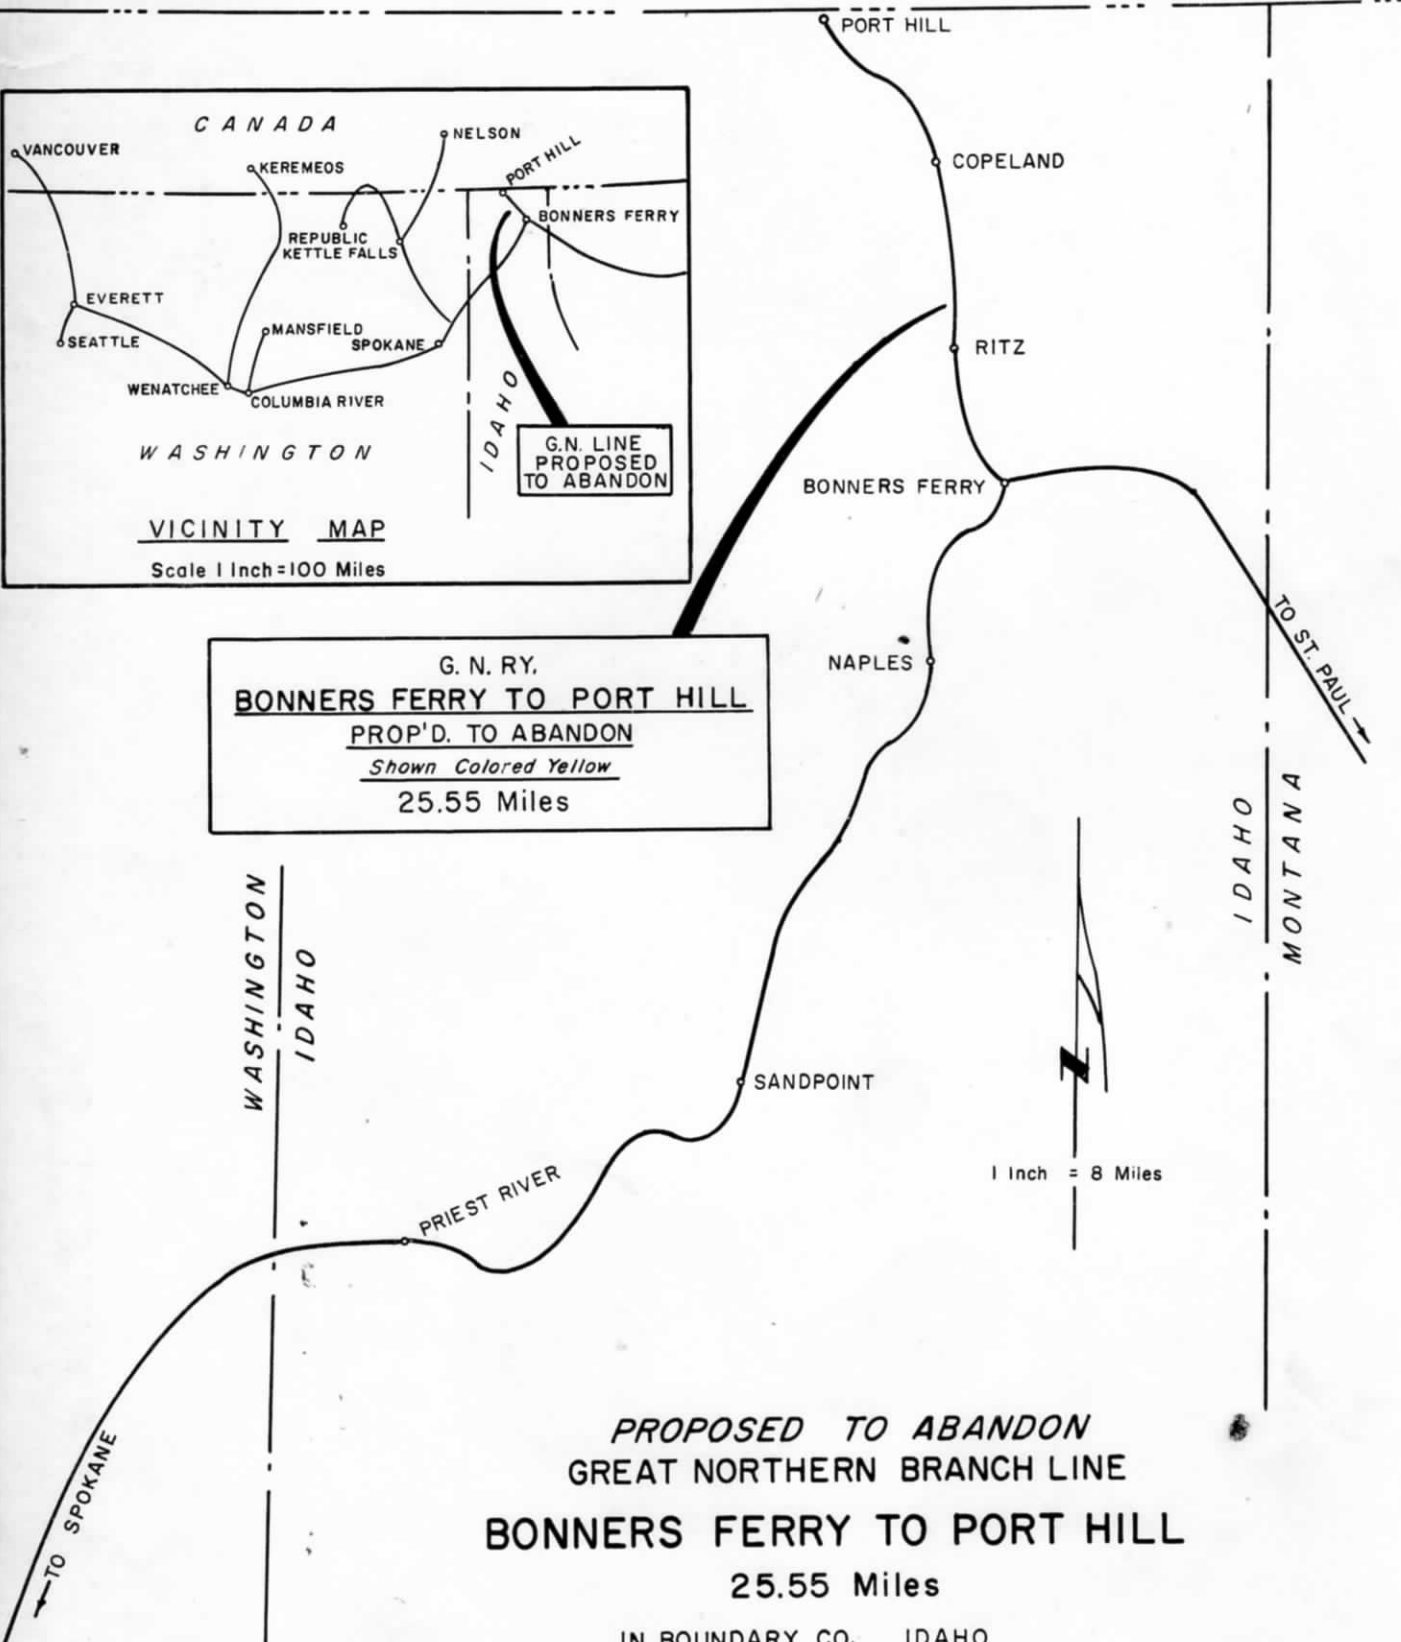

G. N. RY.
BONNERS FERRY TO PORT HILL
PROP'D. TO ABANDON
Shown Colored Yellow
25.55 Miles

PROPOSED TO ABANDON
GREAT NORTHERN BRANCH LINE
BONNERS FERRY TO PORT HILL
25.55 Miles

IN BOUNDARY CO. IDAHO

FEB. 12, 1969
OFFICE OF CHIEF ENG'R. G.N. RY. ST. PAUL, MINN.