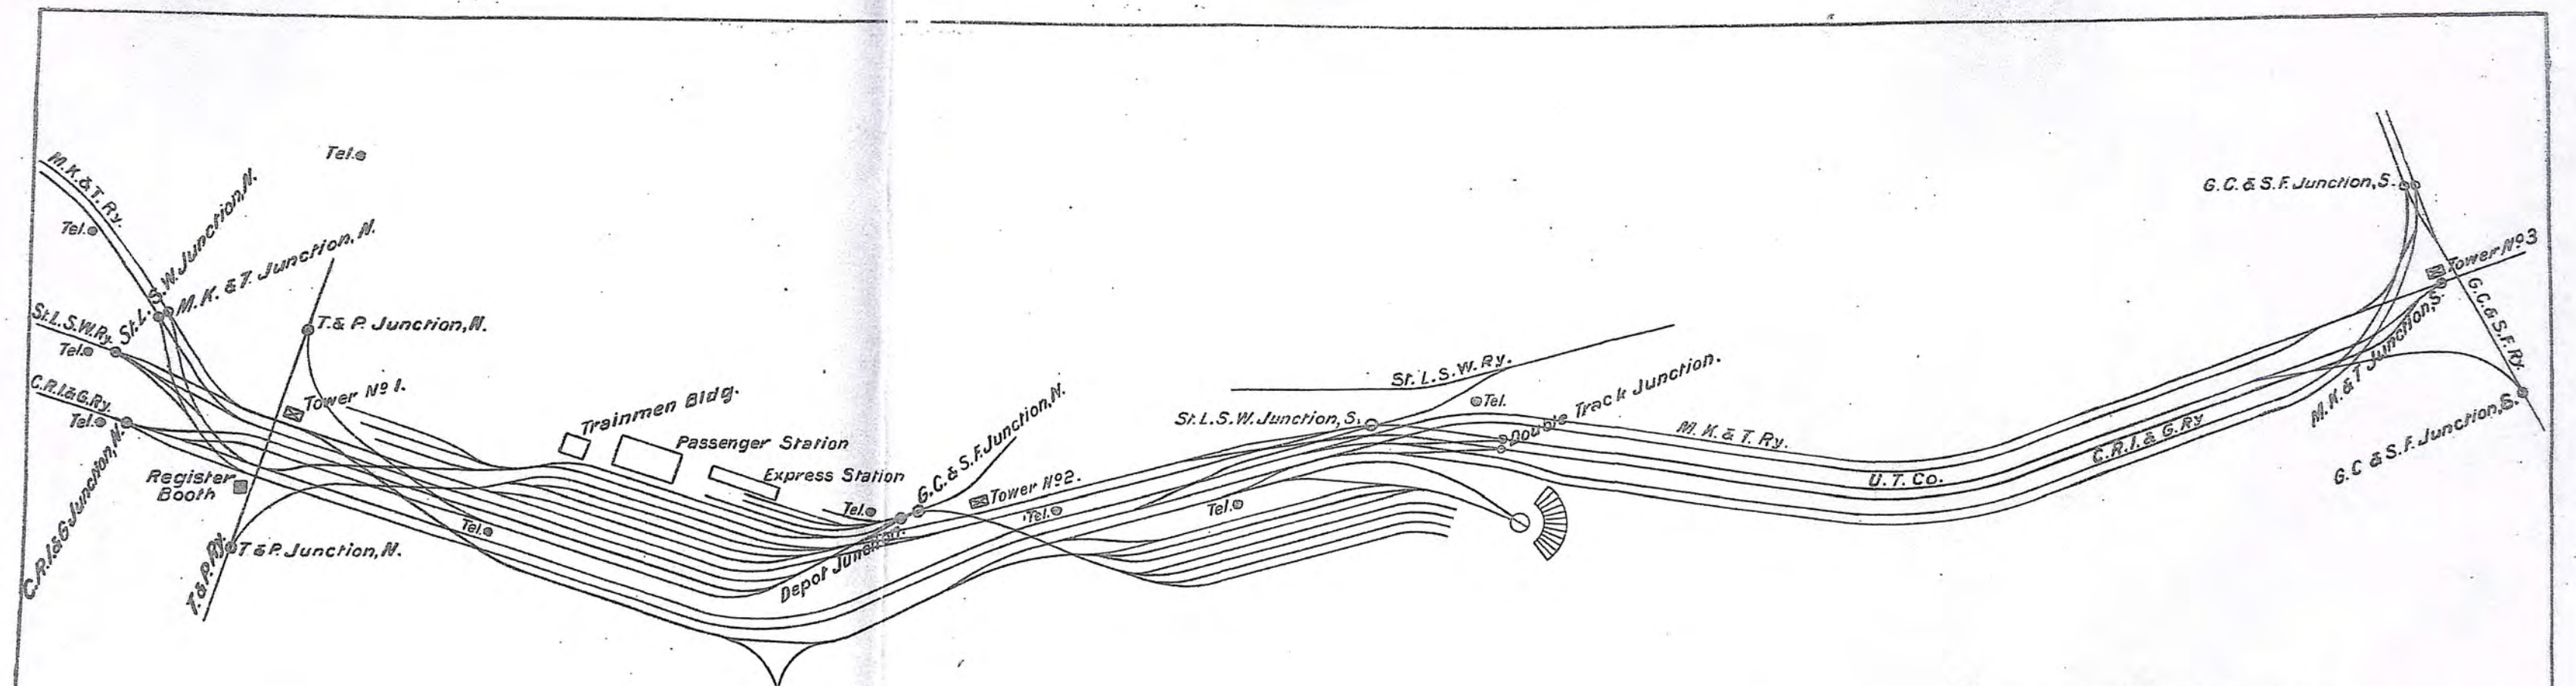

## EMPLOYEES' TIME TABLE No. 2

In Effect Sunday, November 19, 1916, at 12:01 A.M.

"CENTRAL" STANDARD TIME IS USED

THIS TIME TABLE IS FOR THE GOVERNMENT AND INFORMATION OF EMPLOYEES ONLY

**MURRELL L. BUCKNER**

Superintendent  
DALLAS, TEXAS

**A. E. HUTCHISON**

Depot and General Yardmaster  
DALLAS, TEXAS

TRACK DIAGRAM  
 OF  
 THE UNION TERMINAL CO.