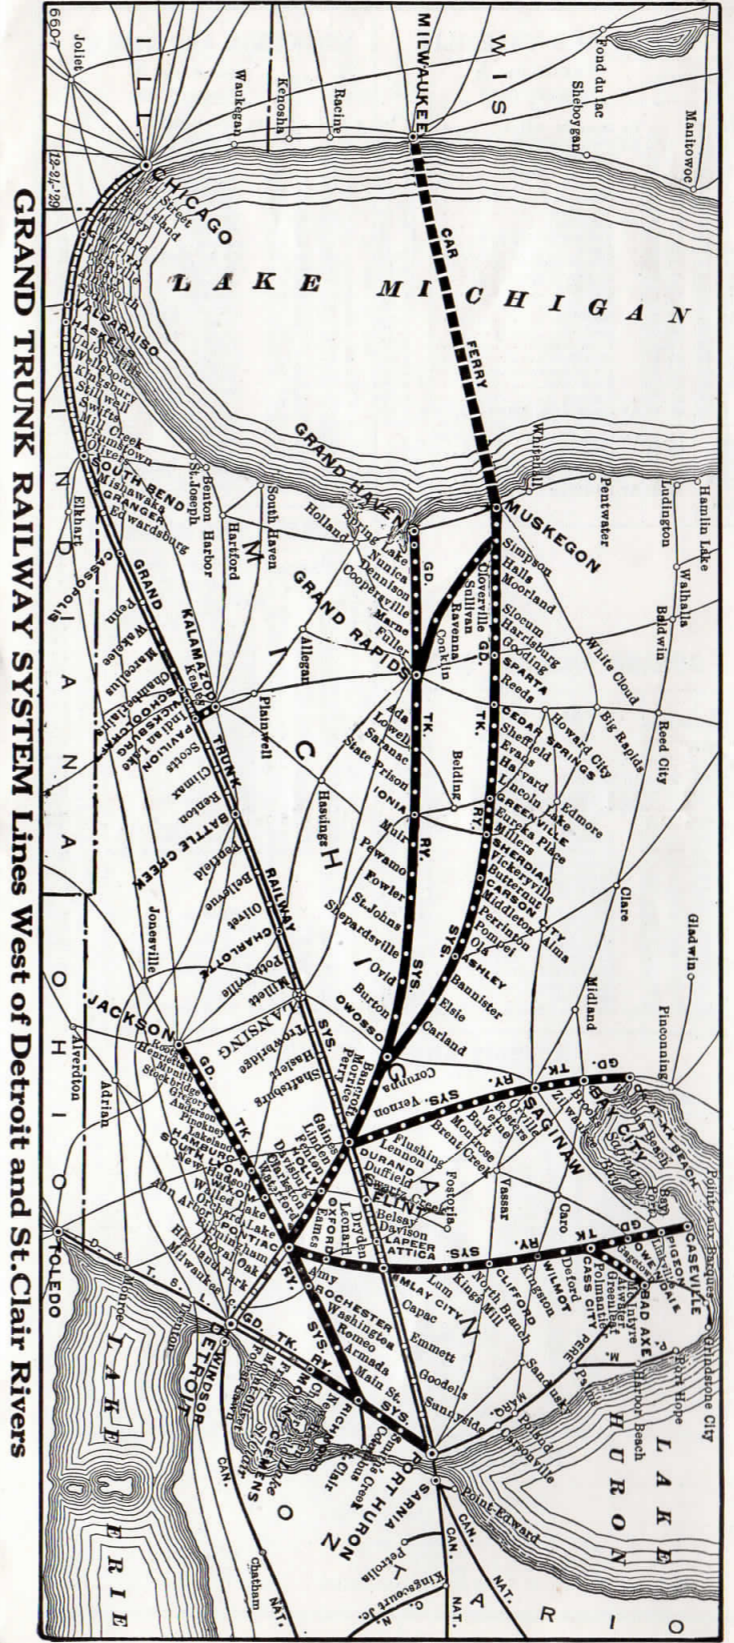

CHICAGO TO PORT HURON

Table with columns for Miles, TABLE No. 1 (Central Time), and departure times for various stations from Chicago to Port Huron.

* Daily. † Daily ex. Sun. § Sun. only. f Stops only on signal.
▲ Restaurant or Lunch Counter. ⊙ Postal mail box on station platform.

List of Equipment Page 8

PORT HURON TO CHICAGO

Table with columns for Miles, TABLE No. 2 (Eastern Time), and departure times for various stations from Port Huron to Chicago.

* Daily. † Daily except Sunday. ⊙ Postal mail box on station platform. f Stops only on signal.
▲ Restaurant or Lunch Counter. e On Sundays leaves 11.30 a. m. instead 8.30 a. m.

List of Equipment Page 8

Tickets will be sold and Baggage Checked only to stations at which trains are scheduled to stop.